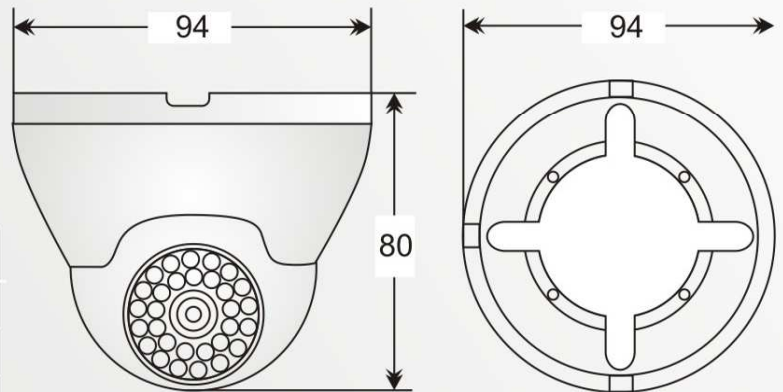

Infinity[∞] CCTV

|beyond the imagination|

■ Specification

Pixels	540TVL PAL:752x582 NTSC:768x494
Lens	4 mm(6mm optional)
LED	8PCS Special IR
IR Series Distance	20 Metres
Vandal Resistance	LP66
Weatherproof	IP66
Usable Illumination	0 Lux (Infrared Lamps turn on)
S/N Ratio	>48dB(AGC Off)
Video Output	1.0Vp-p 75Ω
Scanning System	PAL:625 lines 50 Fields/Sec NTSC: 525 lines 60 Fields/Sec
White Balance	Auto
Power Supply	DC12V+10%
Dimension (mm)	φ89.6x59.1
Weight	400g

Dimensional

DS - 553

Vandalproof
IR Dome Camera

1/3" Sony SuperHad2
540TVL 0.1Lux